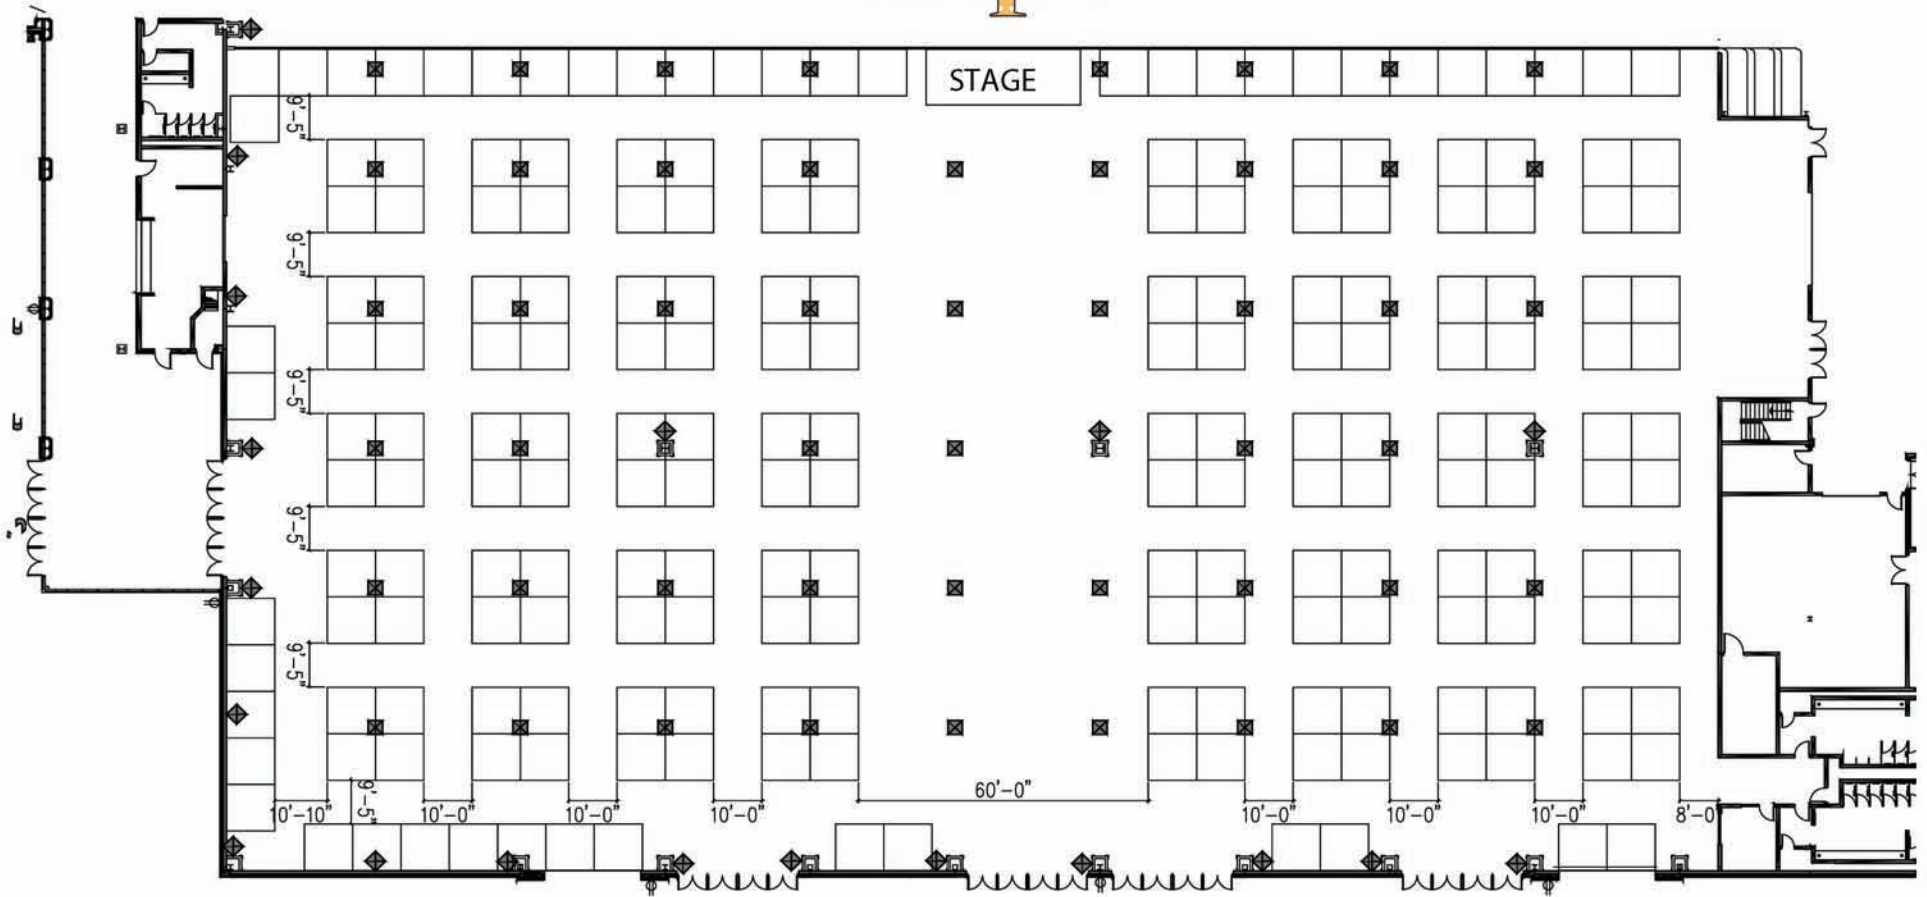

# Holiday ART, CRAFT AND GIFT Expo

Friday, November 25 | 9:00 a.m.- 7:00 p.m.

Saturday, November 26 | 9:00 a.m.- 5:00 p.m.

Sunday, November 27 | 10:00 a.m.- 4:00 p.m.

Wisconsin Exposition Center at State Fair Park